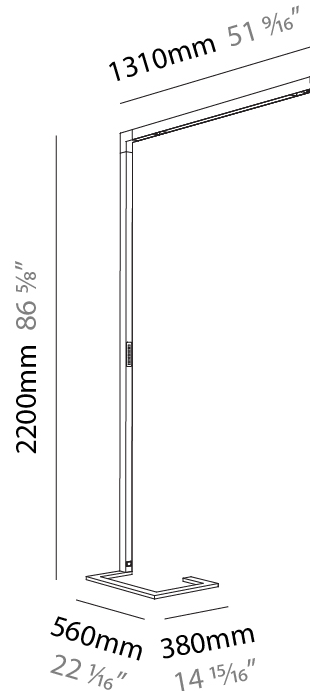

PROJECT
TYPE
SPECIFIER
QUANTITY
DATE

HYPRO-F 90 PORTABLE

A340004-

base number	Color	Finishes	Finishes	Finishes	Finishes	Finishes	Diffuser
	Temperature						

1. To build a product code in our configurator select the specify button on the base model # product page
2. To build a manual product code on this datasheet choose from the options listed below in blue font and add the suffix to the base model #

GENERAL

Series: Hypro-F
Subseries: Hypro-F 90
Partner: Prolicht
Division: Architectural
Installation: Portable
Product Type: Floor
Mounting Location: Floor
Light Distribution: Direct / Indirect

PHYSICAL

Shape: Abstract
Length (mm): 1310
Length (in): 51 ⁹/₁₆
Width (mm): 380
Width (in): 14 ¹⁵/₁₆
Height (mm): 2200
Height (in): 86 ⁵/₈
Diffuser: PMMA - Micro-prism / Rico
Fixture Finish: ANA / SSR / BKV / CWI / CRY / HAB / MSR / UFT / ITA / RUA / OGR / FTG / MYG / RWR / LOD / PUS / FRO / FUP / KIA / POP / BLS / SPG / MEY / GOH / CHC / COM / ABZ / JAG / OBR / MOS / ROR
Fixture Material: Aluminum Die Cast

ELECTRICAL

Lamp Type: LED (Zhaga Standard)
Input Wattage (W): 96
Total Output Wattage (W): 87.3
Driver Included: Yes
Driver Location: Integrated
Input Voltage (V): 120 - 277

LED

Color Temperature (°K): 3000 / 4000 / TW
Max. Delivered Lumen (lm): 4068-7001
CRI: >90 CRI

OPTICAL

RATINGS AND CERTIFICATIONS

Certified By: Certified for North American Standards
IP rating: IP20