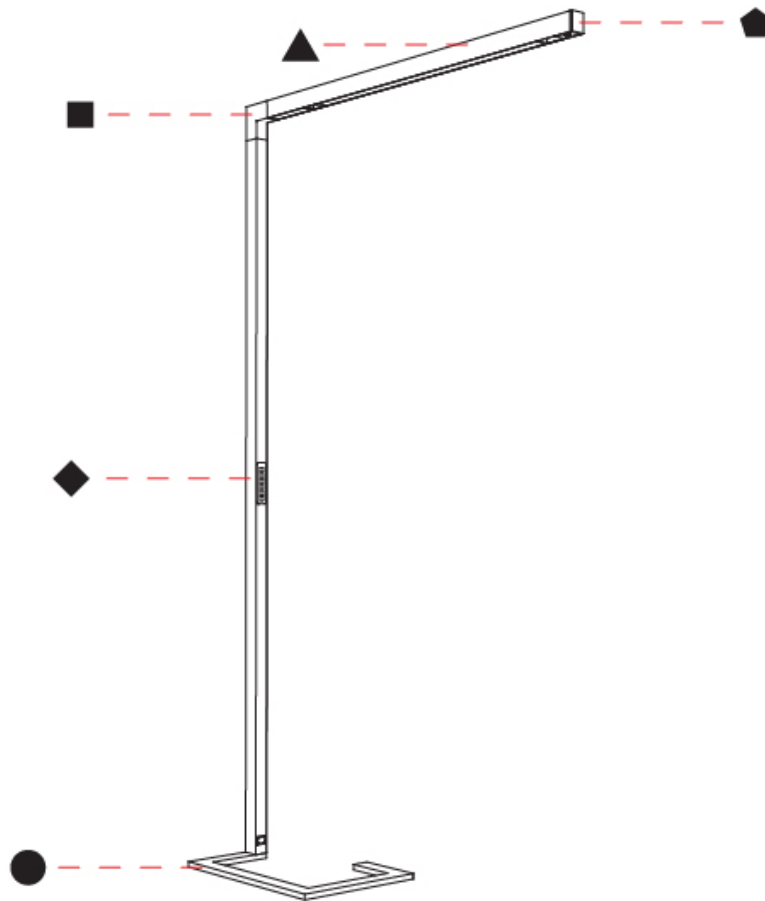

HYPRO-F 90 PORTABLE

A340003-

PROJECT	_____
TYPE	_____
SPECIFIER	_____
QUANTITY	_____
DATE	_____

A