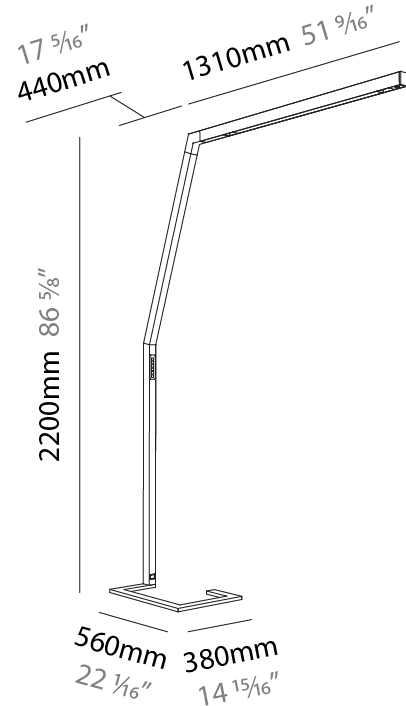

PROJECT
TYPE
SPECIFIER
QUANTITY
DATE

HYPRO-F 160 PORTABLE

A340009-

base number	Color Temperature	Finishes	Finishes	Finishes	Finishes	Finishes	Diffuser	Diffuser Options

1. To build a product code in our configurator select the specify button on the base model # product page
2. To build a manual product code on this datasheet choose from the options listed below in blue font and add the suffix to the base model #

GENERAL

Series: Hypro-F
Subseries: Hypro-F 160
Partner: Prolicht
Division: Architectural
Installation: Portable
Product Type: Floor
Mounting Location: Floor
Light Distribution: Direct / Indirect

PHYSICAL

Shape: Abstract
Length (mm): 1750
Length (in): 68 ⁷/₈
Width (mm): 380
Width (in): 14 ¹⁵/₁₆
Height (mm): 2200
Height (in): 86 ⁵/₈
Diffuser: PMMA - Micro-prism / Rico and PMMA - Opal / Linear Scattering / Lens
Fixture Finish: ANA / SSR / BKV / CWI / CRY / HAB / MSR / UFT / ITA / RUA / OGR / FTG / MYG / RWR / LOD / PUS / FRO / FUP / KIA / POP / BLS / SPG / MEY / GOH / CHC / COM / ABZ / JAG / OBR / MOS / ROR
Fixture Material: Aluminum Die Cast

ELECTRICAL

Lamp Type: LED (Zhaga Standard)
Input Wattage (W): 96
Total Output Wattage (W): 87.3
Driver Included: Yes
Driver Location: Integrated
Input Voltage (V): 120 - 277

LED

Color Temperature (°K): 3000 / 4000 / TW
Max. Delivered Lumen (lm): 4068-7001
CRI: >90 CRI

OPTICAL

RATINGS AND CERTIFICATIONS

Certified By: Certified for North American Standards
IP rating: IP20