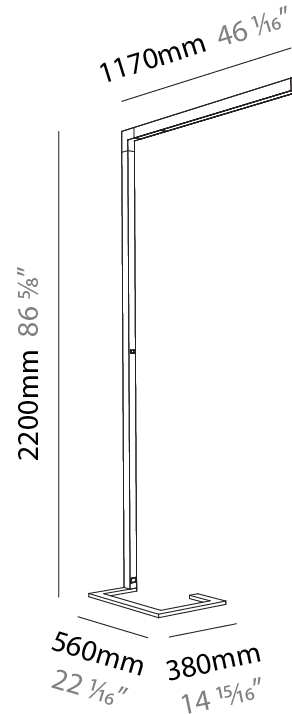

PROJECT	_____
TYPE	_____
SPECIFIER	_____
QUANTITY	_____
DATE	_____

HYPRO-F 90 PORTABLE

A340001-

base number   Color Temperature   Finishes   Finishes   Finishes   Finishes   Finishes   Diffuser   Diffuser Options

1. To build a product code in our configurator select the specify button on the base model # product page
2. To build a manual product code on this datasheet choose from the options listed below in blue font and add the suffix to the base model #

GENERAL

Series: Hypro-F
Subseries: Hypro-F 90
Partner: Prolicht
Division: Architectural
Installation: Portable
Product Type: Floor
Mounting Location: Floor
Light Distribution: Direct / Indirect

PHYSICAL

Shape: Abstract
Length (mm): 1170
Length (in): 46 1/16
Width (mm): 380
Width (in): 14 15/16
Height (mm): 2200
Height (in): 86 5/8
Diffuser: PMMA - Micro-prism / Rico and PMMA - Opal / Linear Scattering / Lens
Fixture Finish: ANA / SSR / BKV / CWI / CRY / HAB / MSR / UFT / ITA / RUA / OGR / FTG / MYG / RWR / LOD / PUS / FRO / FUP / KIA / POP / BLS / SPG / MEY / GOH / CHC / COM / ABZ / JAG / OBR / MOS / ROR
Fixture Material: Aluminum Die Cast

ELECTRICAL

Lamp Type: LED (Zhaga Standard)
Input Wattage (W): 59
Total Output Wattage (W): 53.7
Driver Included: Yes
Driver Location: Integrated
Input Voltage (V): 120 - 277

LED

Color Temperature (°K): 3000 / 4000
Max. Delivered Lumen (lm): 5018 - 5105
CRI: >90 CRI

OPTICAL

RATINGS AND CERTIFICATIONS

Certified By: Certified for North American Standards
IP rating: IP20