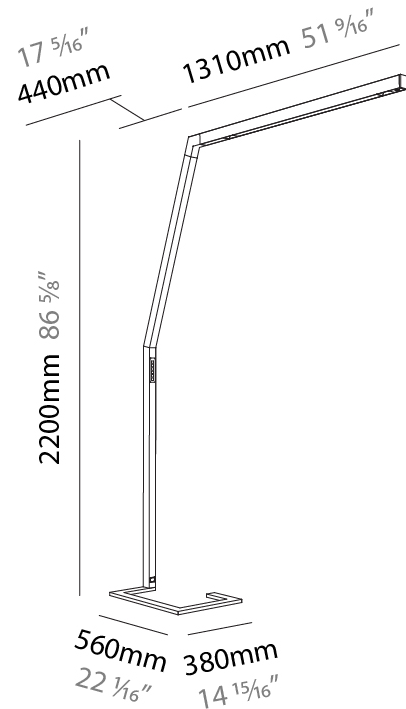

PROJECT
TYPE
SPECIFIER
QUANTITY
DATE

HYPRO-F 160 PORTABLE

A340008-

base number   Color   Finishes   Finishes   Finishes   Finishes   Finishes   Diffuser

Temperature

1. To build a product code in our configurator select the specify button on the base model # product page
2. To build a manual product code on this datasheet choose from the options listed below in blue font and add the suffix to the base model #

GENERAL

Series: Hypro-F
Subseries: Hypro-F 160
Partner: Prolicht
Division: Architectural
Installation: Portable
Product Type: Floor
Mounting Location: Floor
Light Distribution: Direct / Indirect

PHYSICAL

Shape: Abstract
Length (mm): 1750
Length (in): 68 ⁷/₈
Width (mm): 380
Width (in): 14 ¹⁵/₁₆
Height (mm): 2200
Height (in): 86 ⁵/₈
Diffuser: PMMA - Micro-prism / Rico
Fixture Finish: ANA / SSR / BKV / CWI / CRY / HAB / MSR / UFT / ITA / RUA / OGR / FTG / MYG / RWR / LOD / PUS / FRO / FUP / KIA / POP / BLS / SPG / MEY / GOH / CHC / COM / ABZ / JAG / OBR / MOS / ROR
Fixture Material: Aluminum Die Cast

ELECTRICAL

Lamp Type: LED (Zhaga Standard)
Input Wattage (W): 96
Total Output Wattage (W): 87.3
Driver Included: Yes
Driver Location: Integrated
Input Voltage (V): 120 - 277

LED

Color Temperature (°K): 3000 / 4000
Max. Delivered Lumen (lm): 6861-7119
CRI: >90 CRI

OPTICAL

RATINGS AND CERTIFICATIONS

Certified By: Certified for North American Standards
IP rating: IP20