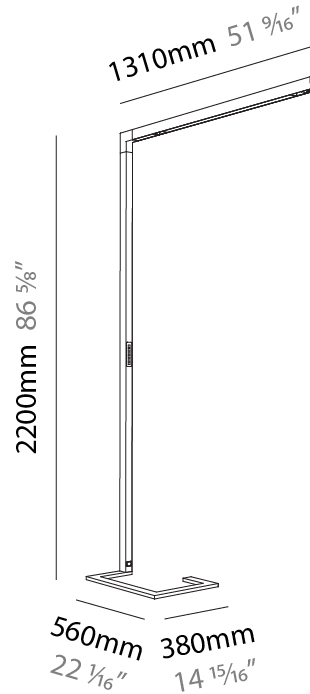

HYPRO-F 90 PORTABLE

A340003-

base number   Color Temperature   Finishes   Finishes   Finishes   Finishes   Finishes   Diffuser   Diffuser Options

PROJECT
TYPE
SPECIFIER
QUANTITY
DATE

1. To build a product code in our configurator select the specify button on the base model # product page
2. To build a manual product code on this datasheet choose from the options listed below in blue font and add the suffix to the base model #

GENERAL

Series: Hypro-F
Subseries: Hypro-F 90
Partner: Prolicht
Division: Architectural
Installation: Portable
Product Type: Floor
Mounting Location: Floor
Light Distribution: Direct / Indirect

PHYSICAL

Shape: Abstract
Length (mm): 1310
Length (in): 51 9/16
Width (mm): 380
Width (in): 14 15/16
Height (mm): 2200
Height (in): 86 5/8

Diffuser: PMMA - Micro-prism / Rico and PMMA - Opal / Linear Scattering / Lens

Fixture Finish: ANA / SSR / BKV / CWI / CRY / HAB / MSR / UFT / ITA / RUA / OGR / FTG / MYG / RWR / LOD / PUS / FRO / FUP / KIA / POP / BLS / SPG / MEY / GOH / CHC / COM / ABZ / JAG / OBR / MOS / ROR

Fixture Material: Aluminum Die Cast

ELECTRICAL

Lamp Type: LED (Zhaga Standard)
Input Wattage (W): 96
Total Output Wattage (W): 87.3
Driver Included: Yes
Driver Location: Integrated
Input Voltage (V): 120 - 277

LED

Color Temperature (°K): 3000 / 4000
Max. Delivered Lumen (lm): 6861-7119
CRI: >90 CRI

OPTICAL

RATINGS AND CERTIFICATIONS

Certified By: Certified for North American Standards
IP rating: IP20